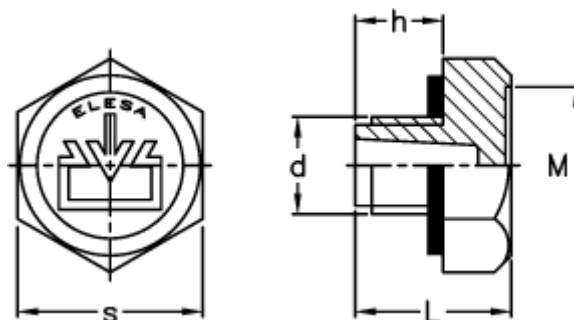

Data Sheet

Article number: 2311058563
Description: E+G Oil fill plug
TCD.22x1,5, black

Measures

d	= M22x1,5
h	= 12
L	= 20
M	= 25.0
s	= 32
Tightening torque N m = 10 til 12	